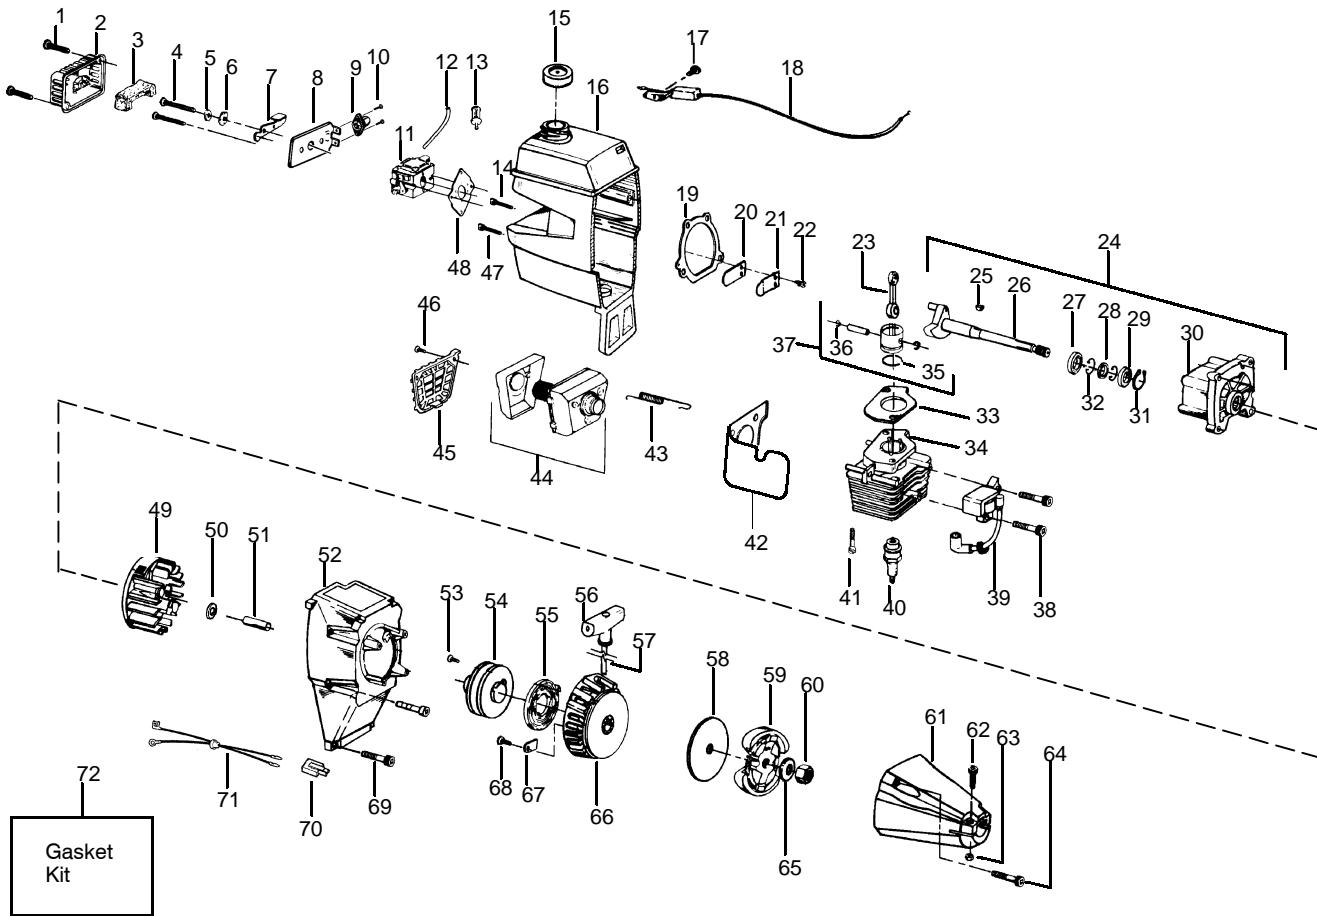

PARTS LIST NO. 530081198		WEED EATER® PARTS LIST	MODEL(S) XT 125 KT Export	
DATE 3/25/02	REPLACES 530081198-2/07/02		Note: Illustration may differ from actual model due to design changes	PAGE NO. 5

TYPE 4,5

Ref.	Part No.	Description	Ref.	Part No.	Description	Ref.	Part No.	Description
1.	530015773	Screw	25.	530015126	Key-Flywheel	51.	530027511	Spacer-Clutch
2.	530027529	Cover-Filter	26.	530010934	Assy-Crankshaft	52.	530027947	Housing-Fan
3.	530027530	Filter-Air	27.	530032103	Bearing-Inner	53.	530016080	Screw
4.	530015849	Screw	28.	530019158	Seal-Crankshaft	54.	530069291	Kit-Starter Pulley (incl.)
5.	530015852	Spacer-Choke	29.	530032102	Bearing-Outer	55.	530027531	Spring-Starter
6.	530015254	Washer	30.	530014016	Assy-Crankcase	56.	530027569	Handle-Starter
7.	530038103	Shutter-Choke	31.	530015789	Retainer Ring- C'shaft	57.	530069232	Kit-Rope
8.	530037930	Plate-Air Filter	32.	530015787	Retainer Ring- C'case	58.	530094189	Washer-Clutch
9.	530038874	Assy-Primer Bulb	33.	530069276	Gasket-Cyl. (kit)	59.	530069254	Kit-Clutch Assy.
10.	530016091	Screw	34.	530071582	Kit-Cylinder	60.	530016320	Nut-Clutch
11.	530069651	Kit-Carb. (WA298B)	35.	530025875	Ring-Piston	61.	530014017	Assy-Clutch Hsg.
12.	---	Kit-Fuel Line	36.	530015162	Retainer-Wrist Pin	62.	530015767	Screw
	530069247	Fuel Line	37.	530069899	Kit-Piston (incl. 35,36)	63.	530015768	Locknut
	530069571	Return Line	38.	530016357	Screw	64.	530015770	Screw
13.	530095646	Assy-Fuel Pickup	39.	530039134	Module-Ignition	65.	530015796	Washer-Bevel
14.	530015772	Screw	40.	952030201	Spark Plug (RCJ-8Y)	66.	530014009	Assy-Pulley Hsg.
15.	530014347	Assy-Fuel Cap	41.	530001624	Screw	67.	530027523	Retainer
16.	530047086	Assy-Shroud/Tank	42.	530053346	Shield-Heat	68.	530015496	Screw
17.	530015775	Screw	43.	530036409	Spring-Muffler	69.	530015769	Screw
18.	530047040	Assy-Throttle Cable	44.	530069310	Kit-Muffler	70.	530038205	Connector-Male
19.	530069276	Gasket-C'case (kit)	45.	530027781	Guard-Muffler	71.	530047145	Assy-Leadwire
20.	530027593	Valve-Reed	46.	530015717	Screw	72.	530069276	Kit-Gasket
21.	530027594	Stop-Reed	47.	530015771	Screw			
22.	530016064	Screw	48.	530069276	Gasket-Carb. (kit)			
23.	530010960	Assy-Conn Rod	49.	530039189	Assy-Flywheel			
24.	530014015	Assy-C'shaft/C'ase (incl. 25-32)	50.	530016030	Washer			

✓ = NEW PART NUMBER FOR THIS IPL   * = REFER TO THE SERVICE REFERENCE INDICATED FOR MORE INFORMATION. (LOCATED AT END OF IPL)