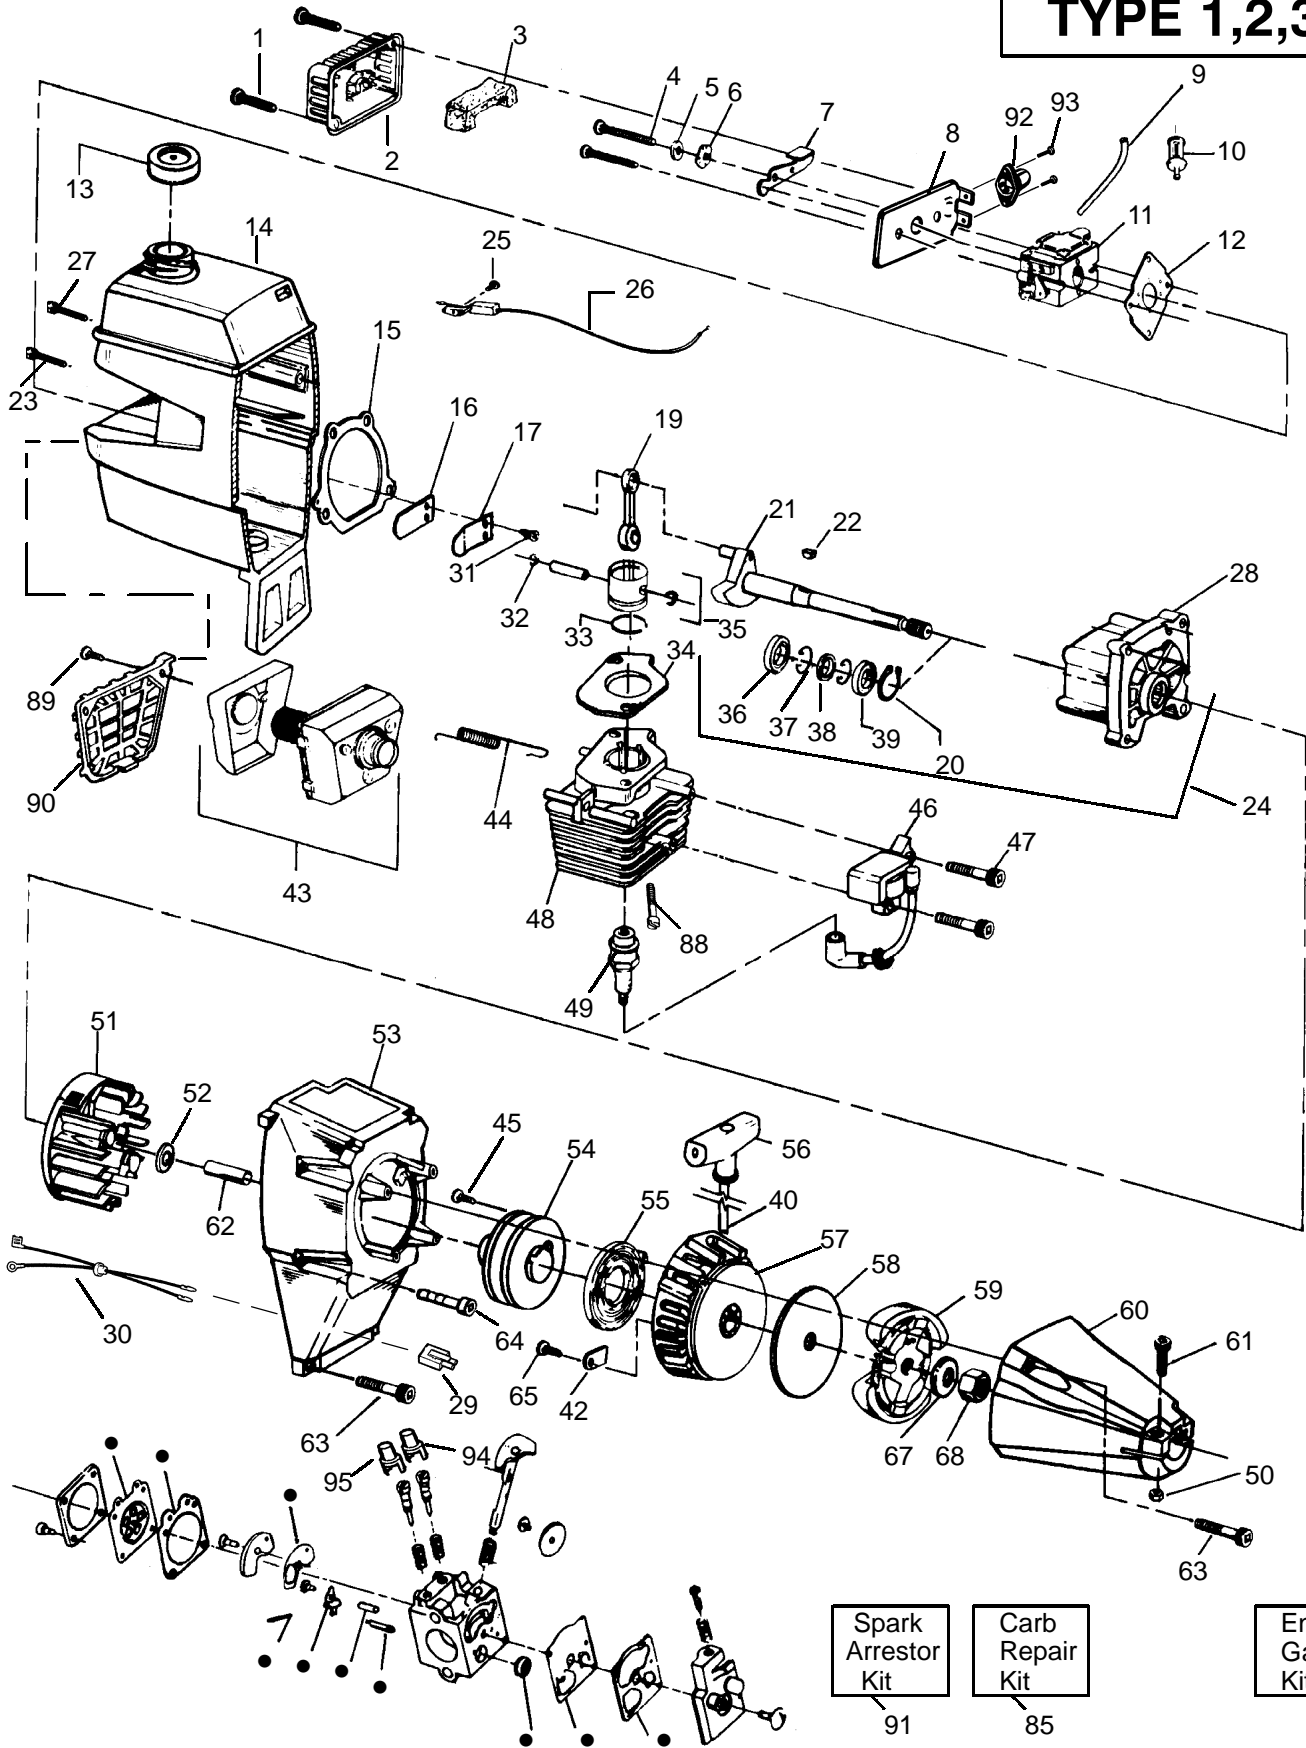

TYPE 1,2,3

PARTS LIST NO. 530081198		WEED EATER® PARTS LIST	MODEL(s) XT 125 KT Export	
DATE 3/25/02	REPLACES 530081198-2/07/02		Note: Illustration may differ from actual model due to design changes	PAGE NO. 3

Key No.	Part-No.	Description	Key No.	Part No.	Description
1	530015773	Screw	44	530036409	Muffler Spring
2	530027529	Filter Cover	45	530016080	Screw
3	530027530	Air Filter	46	530039134	Ignition Module Kit
4	530015849	Screw	47	530015816	Screw
5	530015852	Choke Spacer	48	530069626	Cylinder Kit
6	530015254	Washer	49	530030075	Spark Plug (RCJ-8Y)
7	530038915	Choke Shutter	50	530015768	Locknut
8	530037930	Air Filter Plate	51	530039189	Flywheel Ass'y.
9	-	Fuel Line Kit	52	530347987	Washer
	530069247	Fuel Line	53	530027947	Fan Housing
	530069571	Return Line	54	530069291	Starter Pulley Kit (Incl. #45)
10	530095646	Fuel Pick-up Ass'y.	55	530042085	Starter Spring
11	530069651	Carburetor Kit (Incl. Limiter Caps (WT 298A)	56	530027569	Starter Handle
12	530019156	Carburetor Gasket	57	530014009	Pulley Housing Ass'y.
13	530014347	Fuel Cap Ass'y.	58	530094189	Clutch Washer
14	530047086	Shroud & Tank Ass'y. (Incl. #9,10 & 13)	59	530069254	Clutch Ass'y. Kit
15	530019154	Crankcase/Shroud Gasket	60	530014017	Clutch Housing Ass'y.
16	530027593	Reed Valve	61	530015767	Screw
17	530027594	Reed Stop	62	530027511	Spacer-Clutch
19	530010960	Connecting Rod Ass'y.	63	530015770	Screw
20	530015789	Crankshaft Retaining Ring	64	530015769	Screw
21	530010934	Crankshaft Ass'y. (Incl. #36)	66	530015496	Screw
22	530015126	Flywheel Key	67	530015796	Washer-Bevel
23	530015771	Screw	68	530001733	Nut
24	530014015	Crankcase & Crankcase Ass'y.(Incl. #20,21 & 28)	85	530069623	Carburetor Repair Kit (● Indicates Contents)
25	530015775	Screw	87	530069276	Engine Gasket Kit († Indicates Contents)
26	530047040	Throttle Cable	88	530015239	Screw
27	530015772	Screw	89	530015717	Screw
28	530014016	Crankcase Ass'y. (Incl. #36-39)	90	530047541	Muffler Guard
29	530038205	Connector-Male	91	952701612	Spark Arrestor Kit
30	530047145	Lead Wire/Grommet Ass'y.	92	530038874	Primer Bulb Ass'y.
31	530016064	Screw	93	530016091	Screw
32	530015162	Piston Pin Retainer	94	530038318	Limiter Cap-High Speed
33	530025875	Piston Ring	95	530038317	Limiter Cap-Low Speed
34	530019178	Cylinder Gasket	Not Shown		
35	530069899	Piston Kit (Incl. #32,33, & pin)		530047452	Instruction Decal
36	530032103	Inner Bearing			
37	530015787	Retaining Ring-C'case			
38	530019158	Crankshaft Seal			
39	530032102	Bearing Outer			
40	530069232	Rope Kit			
42	530027523	Retainer			
43	530069310	Muffler Kit			

TYPE 1,2,3