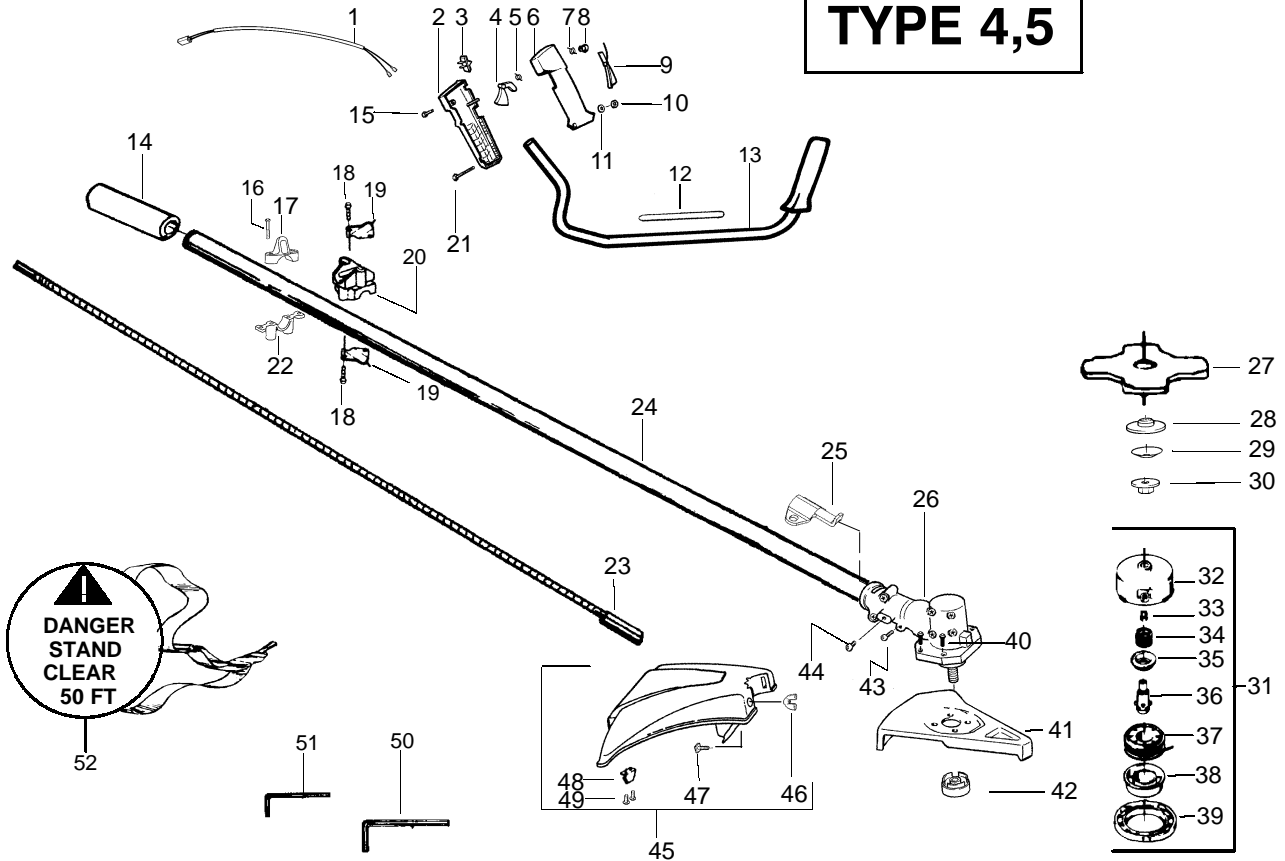

Ref.	Part No.	Description	Ref.	Part No.	Description
1.	530053255	Assy-Wire Harness	30.	530015793	Nut-Flange
2.	502208607	Hsg.-Right Throttle	31.	952701643	Accy-Cutting Head
3.	503718201	Switch	32.	530071295	Assy-Hub.
4.	502199203	Trigger-Throttle	33.	530093898	Saver-Line
5.	502199301	Spring-Trigger	34.	530340007	Spring
6.	502208507	Hsg.-Left Throttle	35.	530328929	Cap-Spring
7.	530403152	Spring-Throttle Lock	36.	530095624	Arbor
8.	502209602	Lock-Throttle	37.	952701589	Accy-Wound Spool
9.	502199403	Lockout-Throttle	38.	530401183	Button-Black
10.	530016284	Nut-Hex	39.	530092133	Cover-Black
11.	530016285	Washer-Split Lock	40.	530016312	Screw
12.	530053690	Decal-Handlebar	41.	530071580	Kit-Blade Shield
13.	530047139	Assy-Handlebar w/decal	42.	530095815	Cup-Dust
14.	530054652	Pad-Driveshaft	43.	530016309	Screw
15.	530016273	Screw	44.	530016371	Screw
16.	530015770	Screw	45.	530069779	Kit-Shield
17.	530055392	Clamp-Upper Harness	46.	530016118	Wingnut
18.	530015791	Screw	47.	530015820	Bolt
19.	530094572	Bracket-Handlebar	48.	530052285	Limiters-Line
20.	530012207	Clamp-Handlebar	49.	530015805	Screw
21.	530015933	Screw	50.	530031098	Wrench-Hex (3/16)
22.	530055394	Clamp-Lower Harness	51.	530031159	Wrench-Hex (5/32)
24.	---	Assy-Driveshaft	52.	530092085	Strap-Shoulder
	530071559	(Type 4)			
	530096040	(Type 5)			
23.	---	Shaft-Flex			
	530094566	(Type 4)			
	530095795	(Type 5)			
25.	530095812	Bracket-Shield			
26.	---	Assy-Gear Box			Not Shown
	530071376	(Type 4)			
	530071406	(Type 5)			
27.	952701611	Accy-Weed Blade		530088105	Manual-Operator's
28.	530095816	Washer-Flat		530054770	Decal-Shaft Warning
29.	530016240	Washer-Belleville Spring		530056335	Decal-Blade Direction

↙ = NEW PART NUMBER FOR THIS IPL

★ = REFER TO THE SERVICE REFERENCE INDICATED FOR MORE INFORMATION. (LOCATED AT END OF IPL)