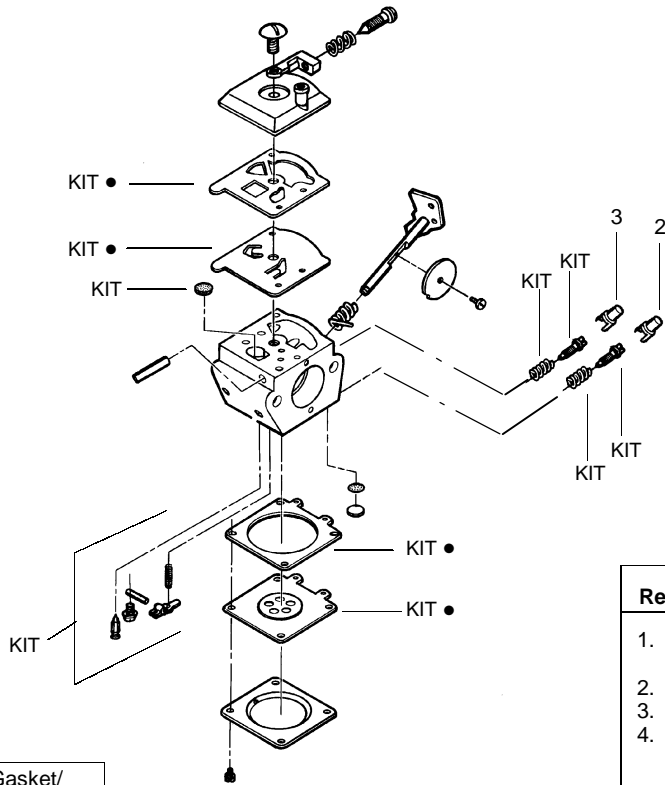

✓ = NEW PART NUMBER FOR THIS IPL * = REFER TO THE SERVICE REFERENCE INDICATED FOR MORE INFORMATION. (LOCATED AT END OF IPL)

Kit - Carburetor Assembly No. 530069651 - WA298B

TYPE 4,5

Ref.	Part No.	Description
1.	530069829	Carburetor Repair Kit (KIT= Indicates Contents)
2.	530038478	Limiter Cap -Low (tan)
3.	530038479	Limiter Cap-High (brown)
4.	530069844	Gasket/Diaphragm Kit (●=Indicates Contents)