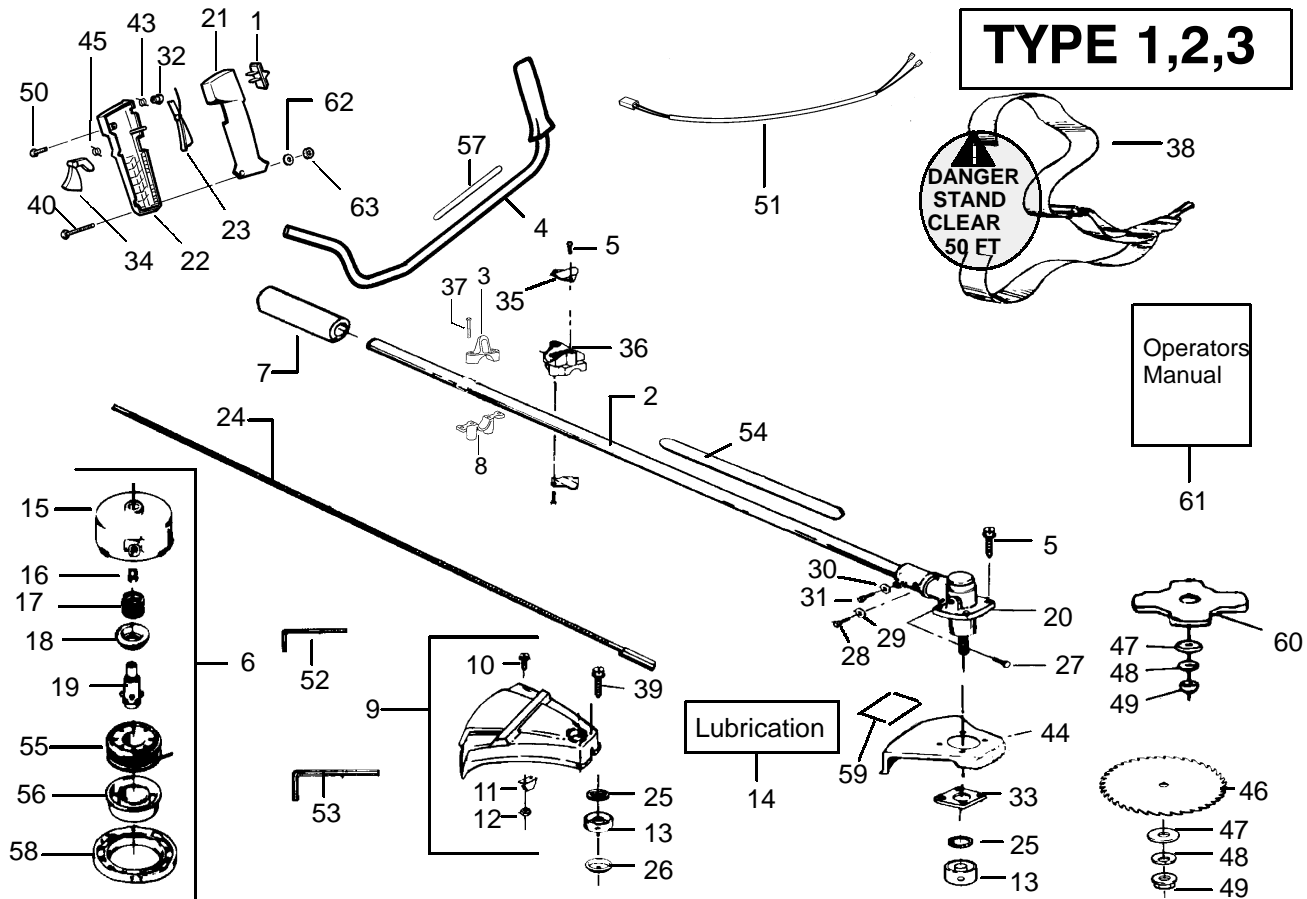

PARTS LIST NO. 530081198		WEED EATER® PARTS LIST	MODEL(s) XT 125 KT Export
DATE 3/25/02	REPLACES 530081198-2/07/02		Note: Illustration may differ from actual model due to design changes

Key No.	Part No.	Description	Key No.	Part No.	Description
1	503718201	Switch	30	530001642	Lockwasher
2	✓ 530071284	Driveshaft Housing Ass'y.	31	530001711	Screw
3	530015770	Screw	32	502209602	Throttle Lock
4	530014103	Handlebar w/Decal	33	530027615	Shield Retention Plate
5	530016107	Screw	34	502199203	Throttle Trigger
6	952701643	Cutting Head Ass'y.	35	530094572	Handlebar Bracket
7	530027706	Drive Shaft Pad	36	530012207	Handlebar Clamp
8	530055394	Clamp Harness-lower	37	530055392	Clamp Harness-upper
9	530069256	Shield Kit (Incl. #10,11 & 12)	38	530092085	Shoulder Strap
10	530015037	Screw	40	530015933	Screw
11	530094570	Line Limiter	43	530403152	Spring Throttle Lock
12	✓ 530403094	Nut	44	530014210	Shield-Metal
13	530094639	Dust Cup	45	502199301	Trigger Spring
14	✓ 952701570	Shaft Lubrication	46	952701610	Brush Blade
15	530071295	Hub Ass'y.	47	530015792	Washer-Flat
16	530093898	Line Saver	48	530016240	Washer Belleville Spring
17	530340007	Spring	49	530015793	Nut-Flange
18	530328929	Cap-Spring	50	503210719	Screw
19	530095121	Arbor	51	530047144	Wire Harness Ass'y.
20	530094568	Gear Box Ass'y.	52	530031159	Hex Wrench (5/32)
21	502208507	Throttle Hsg.-Left	53	530031098	Hex Wrench (3/16)
22	502208607	Throttle Hsg.-Right	54	530037179	Decal-Shaft Warning
23	502199403	Throttle Lockout	55	952701589	Wound Spool
24	530094566	Drive Shaft-Flex	56	530401183	Button Black
25	530094640	Seal	57	✓ 530053690	Decal-Handlebar
26	530094571	Grass Washer	58	530092133	Cover Black
27	530094616	Screw	59	530029064	Decal-Blade Direction
28	530094612	Screw	60	952701611	Weed Blade
29	530015328	Lockwasher	61	530083442	Operators Manual
			62	530016285	Washer, Split Lock
			63	530016284	Nut-Hex